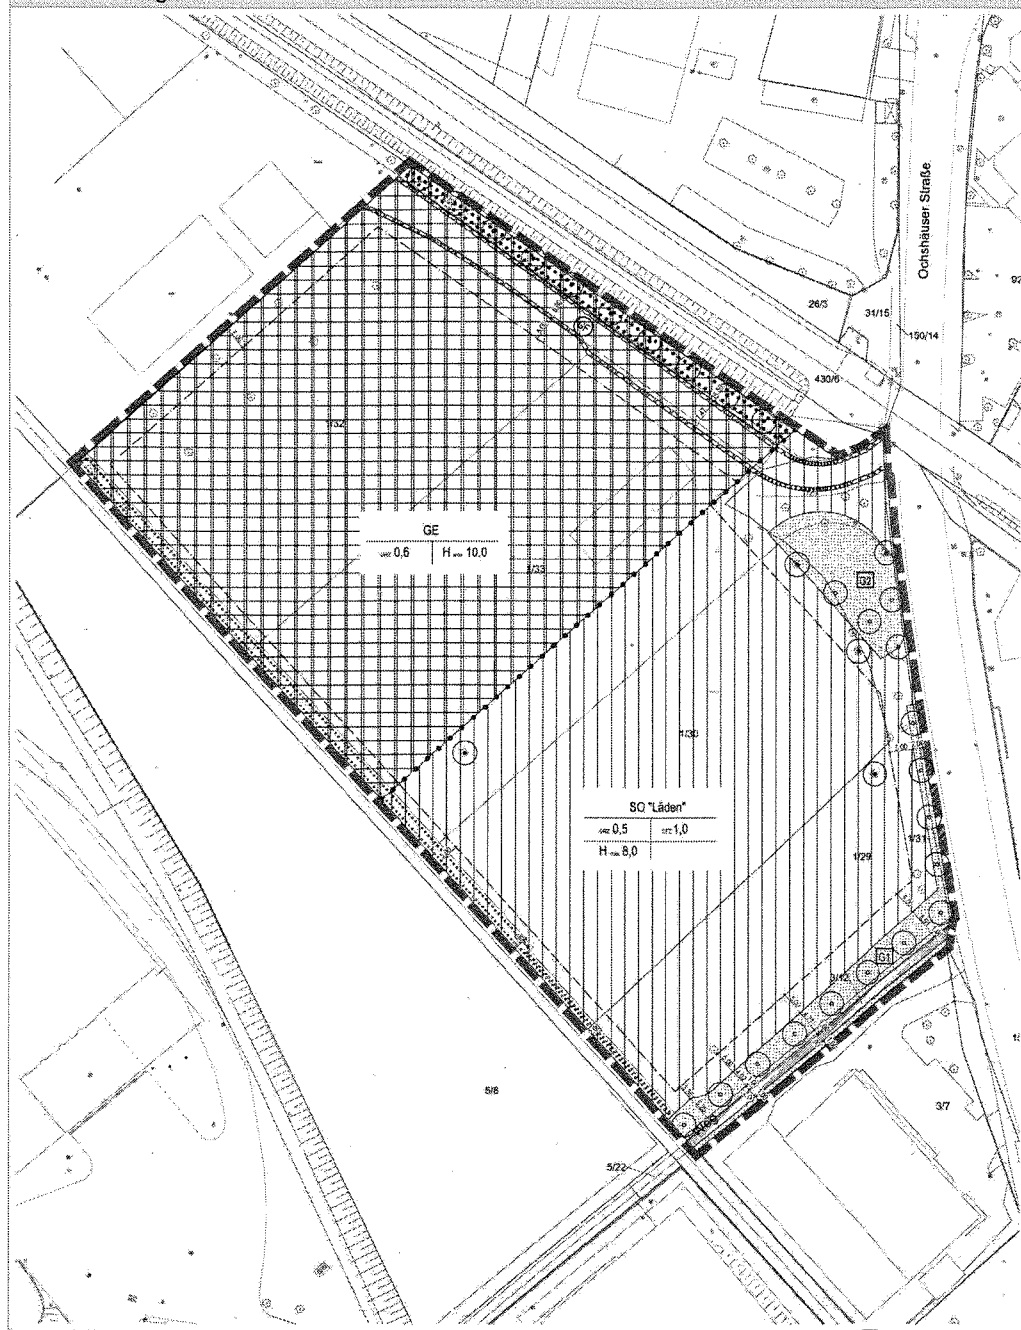

Planzeichnung

Planzeichen

Legend for the plan drawing, defining symbols for building types (e.g., Gewerbegebäude, Sondergebäude), green spaces (Grünflächen), and other planning elements.

Textliche Festsetzungen

Textual regulations section 1, detailing specific rules for building use, green spaces, and other planning aspects, including references to building codes.

Textliche Festsetzungen

Textual regulations section 2, detailing specific rules for building use, green spaces, and other planning aspects, including references to building codes.

Textliche Festsetzungen

Textual regulations section 3, detailing specific rules for building use, green spaces, and other planning aspects, including references to building codes.

Verfahren

Administrative and procedural information, including a table of dates and actions, and a map showing the location of the planning area within the city of Kassel.